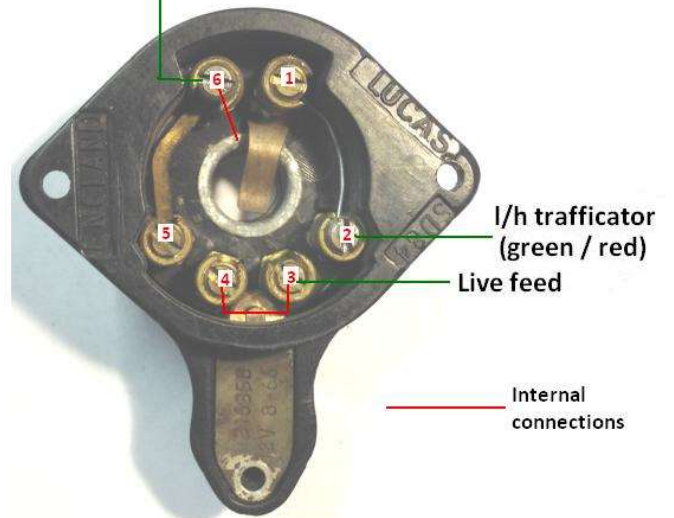

SPB120 Flasher Switch Wiring Instructions
 (as viewed from rear of switch)

r/h trafficator (green / white)

Lucas SD84 - 31367A

r/h trafficator (green / white)

Lucas SD84 - 31635D