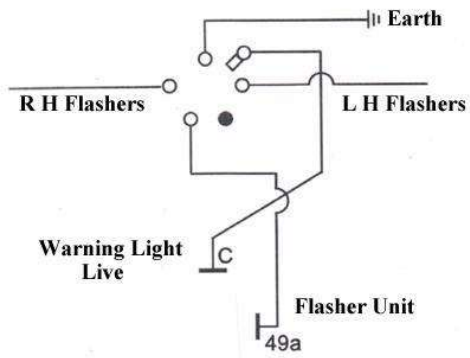

SPB120 Flasher Switch Wiring Instructions
 (as viewed from rear of switch)

r/h trafficator (green / white)

Lucas SD84 - 31367A

r/h trafficator (green / white)

Lucas SD84 - 31635D