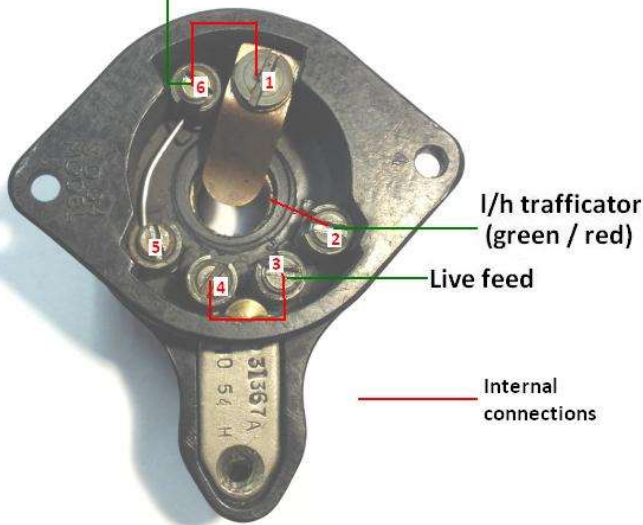

SPB120 Flasher Switch Wiring Instructions
 (as viewed from rear of switch)

r/h trafficator (green / white)

Lucas SD84 - 31367A

r/h trafficator (green / white)

Lucas SD84 - 31635D